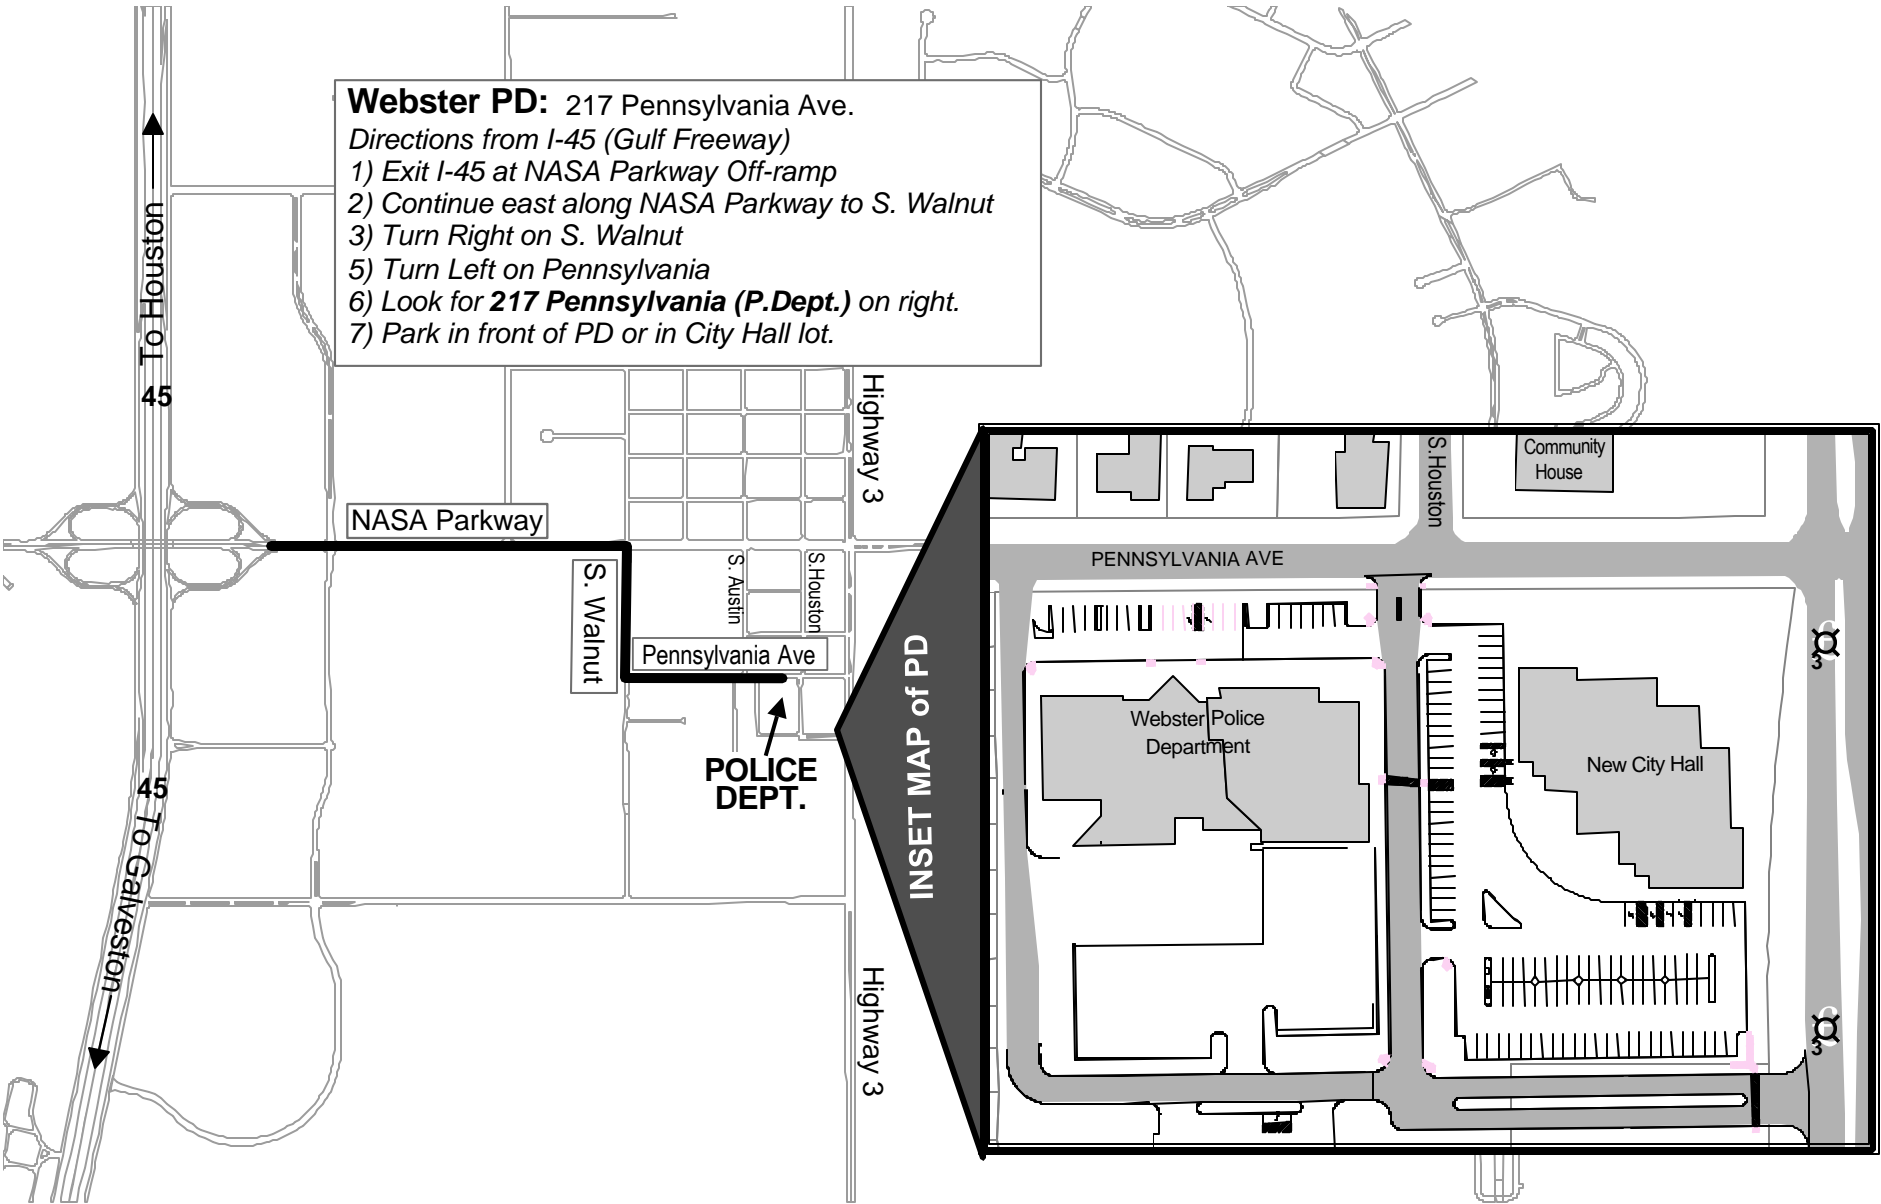

Webster PD: 217 Pennsylvania Ave.
Directions from I-45 (Gulf Freeway)
1) Exit I-45 at NASA Parkway Off-ramp
2) Continue east along NASA Parkway to S. Walnut
3) Turn Right on S. Walnut
5) Turn Left on Pennsylvania
6) Look for **217 Pennsylvania (P.Dept.)** on right.
7) Park in front of PD or in City Hall lot.

INSET MAP of PD

POLICE DEPT.

LEGEND

Suggested Route From Freeway

DIRECTIONS TO CITY OF WEBSTER PD

Community Development, Planning & GIS

Map produced 02OCT02
Source: City of Webster